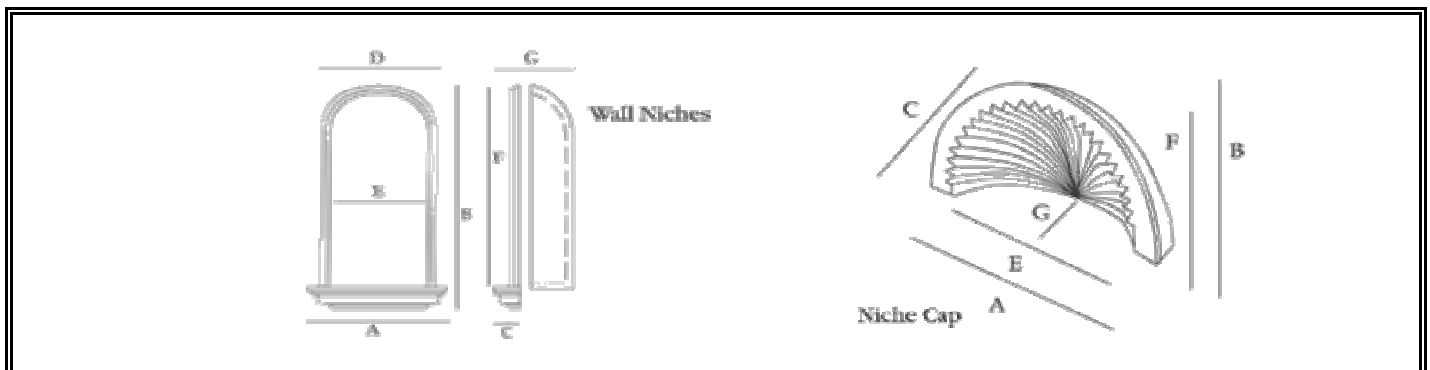

Century Architectural Specialties Wall Niche Dimensions

Item #	Mount	A	B	C	D	E	F	G	Rough Opening		
									Width	Height	Depth
NU 1020	Wall	11-1/8"	19-7/8"	3-3/8"	10-3/8"	7-1/4"	16-1/2"	3-1/4"	-	-	-
NU 2030	Recessed	17-5/8"	30-3/4"	4"	17-1/4"	14"	26-7/8"	7-1/2"	15-1/4"	25-3/4"	4"
NU 3030	Frame	16-1/2"	29-3/4"	4-1/4"	15-1/2"	10-1/2"	24-5/8"	4-1/4"	-	-	-
NU 4030	Recessed	16-3/8"	30"	4-3/8"	10-1/2"	10-3/8"	24-5/8"	8-1/8"	13"	24-1/8"	4"
NU 4045	Recessed	27-1/4"	45"	4"	26"	20-1/2"	39-7/8"	11-3/8"	21-1/4"	37-1/2"	7-1/2"
NU 5030	Recessed	21-3/4"	39-1/4"	5-3/4"	20-1/2"	14-5/8"	31-3/4"	9-1/2"	17-1/8"	31-1/4"	4"
NU 6052	Recessed	25-1/8"	51-1/8"	6-3/4"	22-1/4"	17-1/2"	42-5/8"	13-1/4"	19-1/4"	40"	6-1/2"
NU 5019	Cap	37-3/8"	18-1/4"	10-3/8"	-	31-1/8"	14-3/4"	9-1/2"	33-1/4"	16-5/8"	9-1/2"